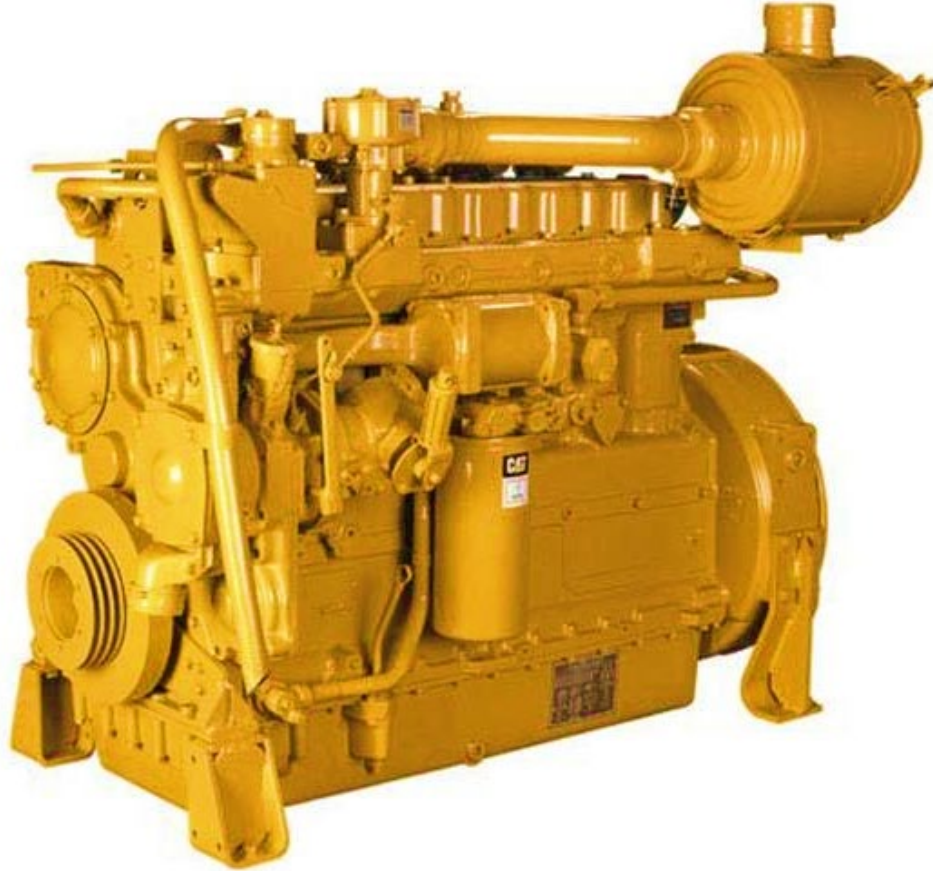

# Caterpillar G3306-TA

Model	G3306-TA
Horsepower	203
Fuel Type	Gas
Cylinders	6
Displacement	638 cu in
Bore & Stroke	4.75" x 6"
Jacket water system capacity	5.3 Gal.